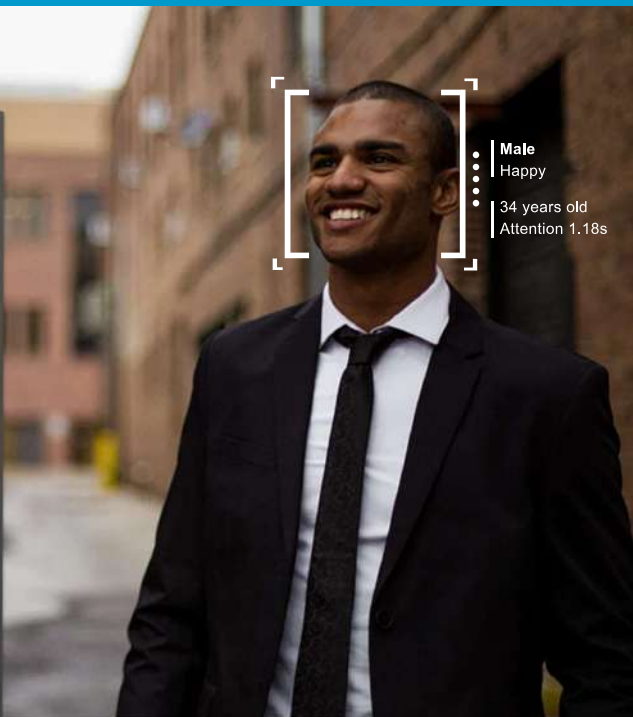

RealCatcher

REAL TIME AUDIENCE MEASUREMENT

Male

Happy

34 years old

Attention 1.18s

The latest Technology for making facial motion capture easier than ever before.

Image capture software, integrated in PARTTEAM & OEMKIOSKS digital kiosks and billboards

RealCatcher

AUTOMATED AUDIENCE MEASUREMENT IN REAL-TIME

Real Catcher software integrated in the **multimedia kiosks and digital billboards** of PARTTEAM & OEMKIOSKS, analyzes the flow of images provided by the camera and allows in real time to measure the effectiveness of digital advertising.

Real Catcher is a software based on innovative image analysis techniques, using a standard webcam, IP camera, or special video analytics systems such as Kinect, PrimeSense and others.

This system allows you to count the number of people who pass near the multimedia system.